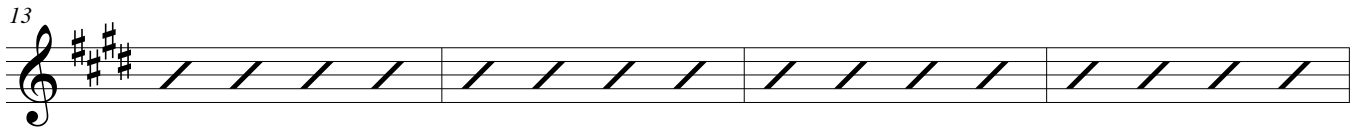

F#m7

B7

E maj7